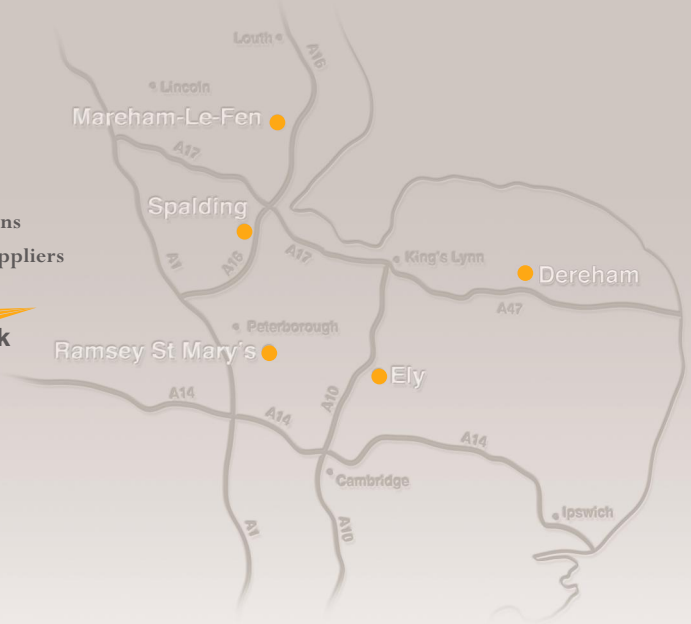

please visit our
website for:

- Latest Used Machinery
- Monthly Parts Promotions
- Depot Site Maps and Directions
- Web-Links to all our major suppliers

www.shopatpeck.co.uk

HEAD OFFICE :

90 Lancaster Way Business Park

Ely

Cambs CB6 3NX

Office Tel: 01353 664 515

Office Fax: 01353 666 032

Out of Hours Service: 07818 030 586

Out of Hours Parts: 07771 534 603

Groundcare Sales: 07818 030 586

E-mail: esales@peck.co.uk